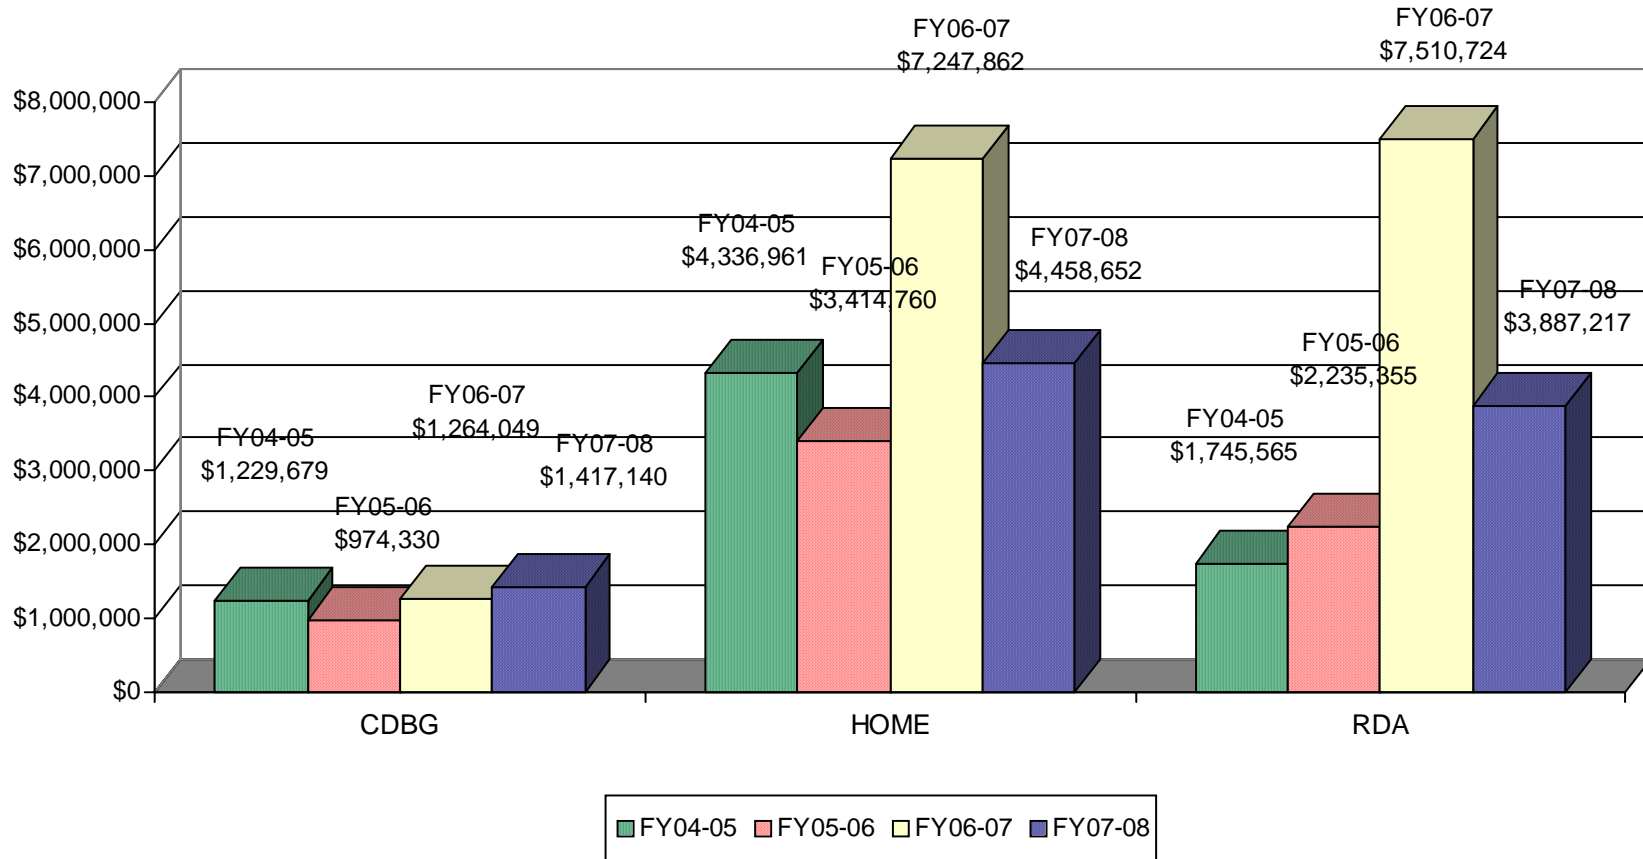

Figure 14 - Comparative Program Performance
Total Funds Expended for Housing Projects (including the cooperating cities)
for the last four Fiscal Years

CDBG (Community Development Block Grant)

HOME (Home Investment Partnership Program)

RDA (Redevelopment Set-Aside Funds)